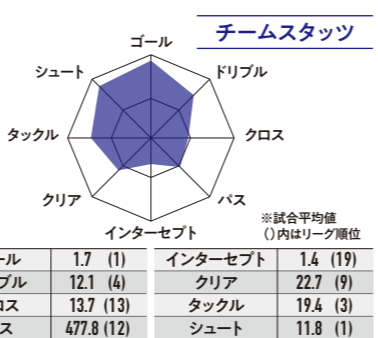

Table with team rankings: PK from (0), Set pieces direct (1), Set pieces from (11), Dribbles from (3), Crosses from (11), Slower passes from (3), 30m under passes from (6), 30m+ passes from (0), Corner kicks from (3), Other (1).

Table for Ventforet Kofu's match history/results from Oct 25 to Nov 15, including opponents, scores, and dates.

Table for Urawa Red Diamonds' match history/results from Oct 25 to Nov 15, including opponents, scores, and dates.

Table with team statistics: Goals (1.7), Dribbles (12.1), Crosses (13.7), Passes (477.8), Interceptions (1.4), Clearances (22.7), Tackles (19.4), Shots (11.8).

Table with team rankings: PK from (2), Set pieces direct (0), Set pieces from (10), Dribbles from (5), Crosses from (12), Slower passes from (4), 30m under passes from (8), 30m+ passes from (0), Corner kicks from (9), Other (2).

PLAYER LIST [水戸] Table with player names, positions, and statistics.

J2 LEAGUE 順位表 Table showing league standings with columns for rank, team name, points, matches played, wins, draws, losses, and goal difference.